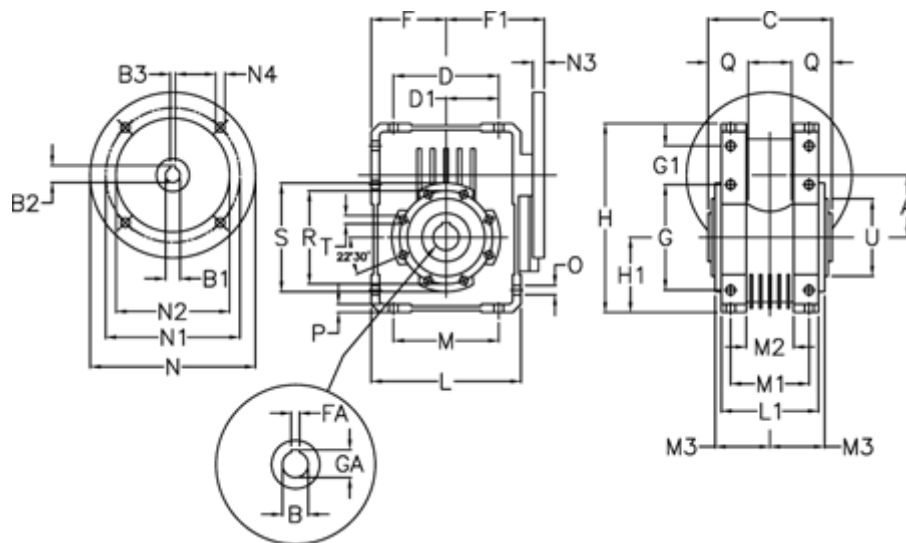

Article number: 392207501574136

Description: Worm Gear with Torque Limiter
W75 L2-U-15-P100B14

Measures

A = 75	F = 87	L = 174	N2 = 110	T = M8x14
B = 30	F1 = 120	L1 = 104	N3 = 10	U = 90
B1 E7 = 28	FA = 8	M = 126	N4 = 8.5	
B2 = 31.3	G = 126	M1 = 82	O = 10.5	
B3 H9 = 8	G1 = 46.5	M2 = 44	P = 9	
C = 127	GA = 33.3	M3 = 58.5	Q = 40	
D = 109.5	H = 220.5	N = 160	R = 110	
D1 = 46.5	H1 = 87	N1 = 130	S = 125	